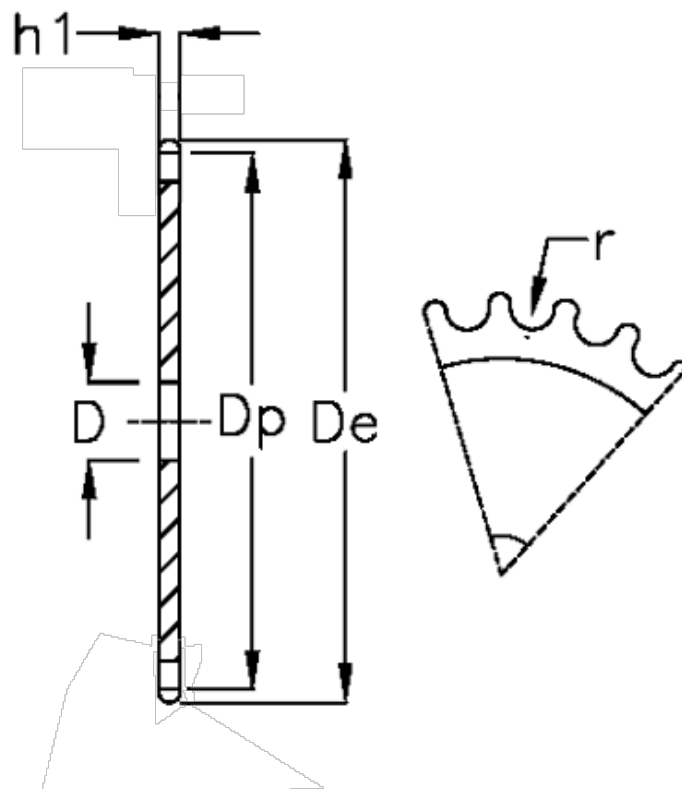

Article number: 616021002070

Description: Plate wheel 05 B-1 Z=70 simplex

## Measures

|                 |              |
|-----------------|--------------|
| C               | = 1          |
| D               | = 16         |
| De              | = 182.4      |
| Dp              | = 178.31     |
| For chain size  | = 8 x 3,0 mm |
| For chain type  | = 05 B-1     |
| h1              | = 2.8        |
| Number of teeth | = 70         |